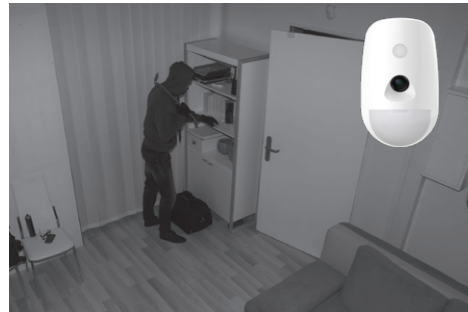

Wireless PIRCAM Detector

Takes care of both indoor intrusion alarm. Alerting you even before the intruders realize that they're exposed. When the alarm is triggered, up to 20 photos will be sent to your Hik-Connect App and to the ARC.