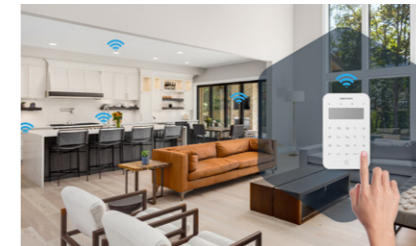

Smart automation

Setup intelligent control in homes with a whole range of smart control devices, relays, outlets, and more. With customized rule setting via AX PRO, you get smart management of your lights, air-conditioning, and other electric appliances, for a more intelligent home.